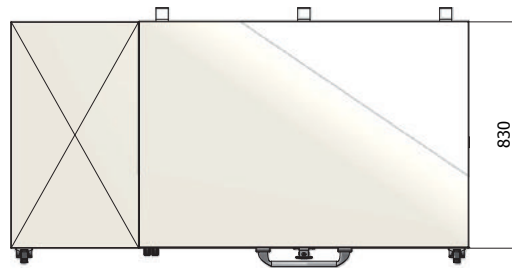

Type	Chest
Volume total	405,6 litre
Storage capacity 2"boxes	312
External dimensions	1680 x 950 x 1098 mm
Internal dimensions	947 x 570 x 751 mm
Compartments / Inner doors	1/2
Main door	With lock and keys
Inner doors	Forex
Material internal / external	Stainless Steel/Epoxy Coated steel
Placed on	Heavy duty castors, in front with brakes
Insulation	Polyurethane
Cooling	Two (2) cascade connected compressors
Refrigerants	First stage: R455A/Second stage: R170
Condenser	Air-cooled
Temperature adjustments	-50°C till -86°C (other range; on request)
Controller	Web-based
Display	7" Touchscreen
Temperature history	On display with scroll function
Data storage	At least 12 months
Temperature sensors	PT1000
Backup battery	Alarming and monitoring during power failure
Alarming	Optical and acoustic, but also possible via E-Mail
Communication	Telephone dialling activation system Potential (Voltage) free contact RJ45 (Ethernet) connection USB connection
Software	I-freeze
CO <sub>2</sub> -backup system	Partially prepared
Transit/vacuum release	Ø 26 mm
Cable entry ports	Two (2)
Compressor room	Well-arranged layout and very easy filter exchange
Requirements	220/240 VAC, 50 Hz, fuse 16 Amp. slow
Power and current rating	775 VA/760 W/2,9 Amp.
Energy consumption	9,55 kWh/24h
Heat exchange	0,37 kW/h
Noise level	51 dBA
Net weight	290 kg
CE certified	EN61010-1:2010, EN60601-1-2:2007

**SIDE ACCESS STAINLESS STEEL RACKS\***

Model #	# Racks	# Boxes per rack	Total boxes 133x133	Total plates 128x85	Max. height box
VRE-20-35	42	20	-	840	35 mm
VRE-14-50	42	14	-	588	50 mm
VRS-13-53	24	13	312	-	53 mm
VRS-9-76	24	9	216	-	76 mm
VRS-7-100	24	7	168	-	100 mm

**SIDE ACCESS ALUMINUM RACKS\***

Model #	# Racks	# Boxes per rack	Total boxes 133x133	Total plates 128x85	Maximum height box
VRA-14-50	42	14	-	588	50 mm
VRA-13-53	24	13	312	-	53 mm
VRA-9-76	24	9	216	-	76 mm
VRA-7-100	24	7	168	-	100 mm
VRA-FLX	24	Flexible	Flexible	Flexible	Flexible