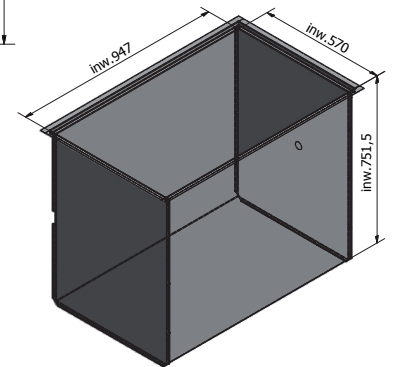

Type	Chest
Volume total	405,6 litre
Storage capacity 2"boxes	312
External dimensions	1680 x 950 x 1098 mm
Internal dimensions	947 x 570 x 751 mm
Compartments / Inner doors	1/2
Main door	With lock and keys
Inner doors	Forex
Material internal / external	Stainless Steel/Epoxy Coated steel
Placed on	Heavy duty castors, in front with brakes
Insulation	Polyurethane
Cooling	Two (2) cascade connected compressors
Refrigerants	First stage: R455A/Second stage: R170
Condenser	Air-cooled
Temperature adjustments	-50°C till -86°C (other range; on request)
Controller	Web-based
Display	7" Touchscreen
Temperature history	On display with scroll function
Data storage	At least 12 months
Temperature sensors	PT1000
Backup battery	Alarming and monitoring during power failure
Alarming	Optical and acoustic, but also possible via E-Mail
Communication	Telephone dialling activation system Potential (Voltage) free contact RJ45 (Ethernet) connection USB connection
Software	I-freeze
CO <sub>2</sub> -backup system	Partially prepared
Transit/vacuum release	Ø 26 mm
Cable entry ports	Two (2)
Compressor room	Well-arranged layout and very easy filter exchange
Requirements	220/240 VAC, 50 Hz, fuse 16 Amp. slow
Power and current rating	775 VA/760 W/2,9 Amp.
Energy consumption	9,55 kWh/24h
Heat exchange	0,37 kW/h
Noise level	51 dBA
Net weight	290 kg
CE certified	EN61010-1:2010, EN60601-1-2:2007

**SIDE ACCESS STAINLESS STEEL RACKS\***

Model #	# Racks	# Boxes per rack	Total boxes 133x133	Total plates 128x85	Max. height box
VRE-20-35	42	20	-	840	35 mm
VRE-14-50	42	14	-	588	50 mm
VRS-13-53	24	13	312	-	53 mm
VRS-9-76	24	9	216	-	76 mm
VRS-7-100	24	7	168	-	100 mm

**SIDE ACCESS ALUMINUM RACKS\***

Model #	# Racks	# Boxes per rack	Total boxes 133x133	Total plates 128x85	Maximum height box
VRA-14-50	42	14	-	588	50 mm
VRA-13-53	24	13	312	-	53 mm
VRA-9-76	24	9	216	-	76 mm
VRA-7-100	24	7	168	-	100 mm
VRA-FLX	24	Flexible	Flexible	Flexible	Flexible