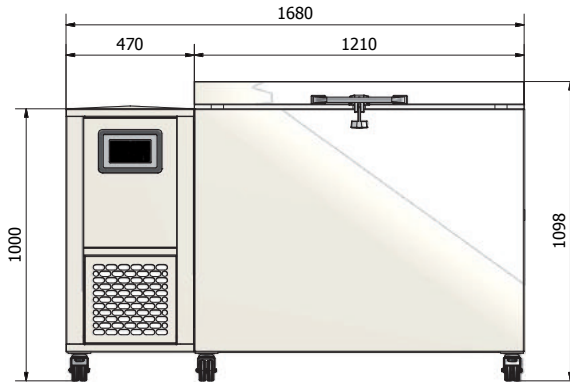

Type	Chest
Volume total	405,6 litre
Storage capacity 2"boxes	312
External dimensions	1680 x 950 x 1098 mm
Internal dimensions	947 x 570 x 751 mm
Compartments / Inner doors	1/2
Main door	With lock and keys
Inner doors	Forex
Material internal / external	Stainless Steel/Epoxy Coated steel
Placed on	Heavy duty castors, in front with brakes
Insulation	Polyurethane
Cooling	Two (2) cascade connected compressors
Refrigerants	First stage: R455A/Second stage: R170
Condenser	Air-cooled
Temperature adjustments	-50°C till -86°C (other range; on request)
Controller	Web-based
Display	7" Touchscreen
Temperature history	On display with scroll function
Data storage	At least 12 months
Temperature sensors	PT1000
Backup battery	Alarming and monitoring during power failure
Alarming	Optical and acoustic, but also possible via E-Mail
Communication	Telephone dialling activation system Potential (Voltage) free contact RJ45 (Ethernet) connection USB connection
Software	I-freeze
CO <sub>2</sub> -backup system	Partially prepared
Transit/vacuum release	Ø 26 mm
Cable entry ports	Two (2)
Compressor room	Well-arranged layout and very easy filter exchange
Requirements	220/240 VAC, 50 Hz, fuse 16 Amp. slow
Power and current rating	775 VA/760 W/2,9 Amp.
Energy consumption	9,55 kWh/24h
Heat exchange	0,37 kW/h
Noise level	51 dBA
Net weight	290 kg
CE certified	EN61010-1:2010, EN60601-1-2:2007

**SIDE ACCESS STAINLESS STEEL RACKS\***

Model #	# Racks	# Boxes per rack	Total boxes 133x133	Total plates 128x85	Max. height box
VRE-20-35	42	20	-	840	35 mm
VRE-14-50	42	14	-	588	50 mm
VRS-13-53	24	13	312	-	53 mm
VRS-9-76	24	9	216	-	76 mm
VRS-7-100	24	7	168	-	100 mm

**SIDE ACCESS ALUMINUM RACKS\***

Model #	# Racks	# Boxes per rack	Total boxes 133x133	Total plates 128x85	Maximum height box
VRA-14-50	42	14	-	588	50 mm
VRA-13-53	24	13	312	-	53 mm
VRA-9-76	24	9	216	-	76 mm
VRA-7-100	24	7	168	-	100 mm
VRA-FLX	24	Flexible	Flexible	Flexible	Flexible